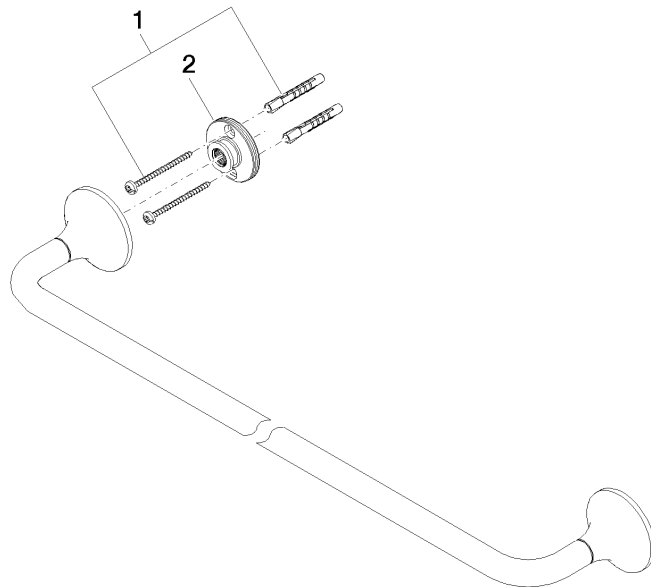

83 060 809

- gauge 600 mm
- width 660mm
- height 60 mm
- rosette Ø 60 mm
- 88mm projection

	Chrome	83 060 809-00
	Brushed Platinum	83 060 809-06
	Platinum	83 060 809-08
	Dark Chrome	83 060 809-19
	Brushed Durabronze (23kt Gold)	83 060 809-28
	Brushed Bronze	83 060 809-42
	Brushed Champagne (22kt Gold)	83 060 809-46
	Champagne (22kt Gold)	83 060 809-47
	Brushed Dark Platinum	83 060 809-99

83 060 809

mm [inches]

83 060 809

Parts for other finishes can be found here: Brushed Platinum

Spare parts list

No.	Item Number	Name	Quantity used	Delivery time
1	05 30 31 025 00 90	fixing set	1	2
2	90 17 20 759 00 90	disc	2	2